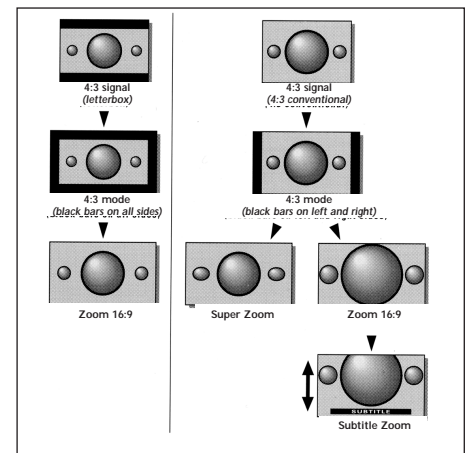

Product Highlights

SCAVEM (Scan Velocity Modulation) varies the speed of the electron beam to enhance the image edges. This circuit dramatically improves the overall picture definition and contrast.

Incredible Picture circuitry combines several Picture Quality improvement features that give an excellent contrast, true natural colours and a superb image definition.

Incredible Surround actively processes the signal using advanced electronics and psycho-acoustic method to widen the stereo spiritual image. This feature provides incredible sound with extra depth and an unbelievable three-dimensional effect.

Smart Picture provides user with four factory preset positions (Soft, Natural, Rich, Personal) to enhance enjoyment of video games, sports, movies etc. By selecting the desired option, all the important picture elements are instantly adjusted to optimize viewing pleasure.

Smart Sound provides user with four factory preset positions (Theatre, Music, Voice, Personal) to suit every individual sound preference when viewing different programmes or sources.

Easy Tune (ATI/ACS) provides you the ease of installing and storing channels with no fuss.

Widescreen Modes

Conventional 4:3 - This mode leaves conventional 4:3 pictures as they are.

Zoom 14:9 - This feature is recommended for viewing 'letter-box' movie with a 14:9 format. This mode allows you to fill the screen at the top and bottom on a 16:9 TV.

Zoom 16:9 - This feature is recommended for viewing 'letter-box' movie with a 16:9 format. This mode allows you to fill up the entire 16:9 screen.

Subtitle Zoom - This mode is designed for wide-format viewing of movies with subtitles on the bottom of the screen.

Super Zoom - This mode is ideal for conventional 4:3 broadcasts and pre-recorded softwares, including movies trimmed to 4:3 format. It creates a wide and natural picture by enlarging the entire picture.

WideScreen - This is the mode to be used in case of a true 16:9 transmission.

Features and specifications subject to change without notice